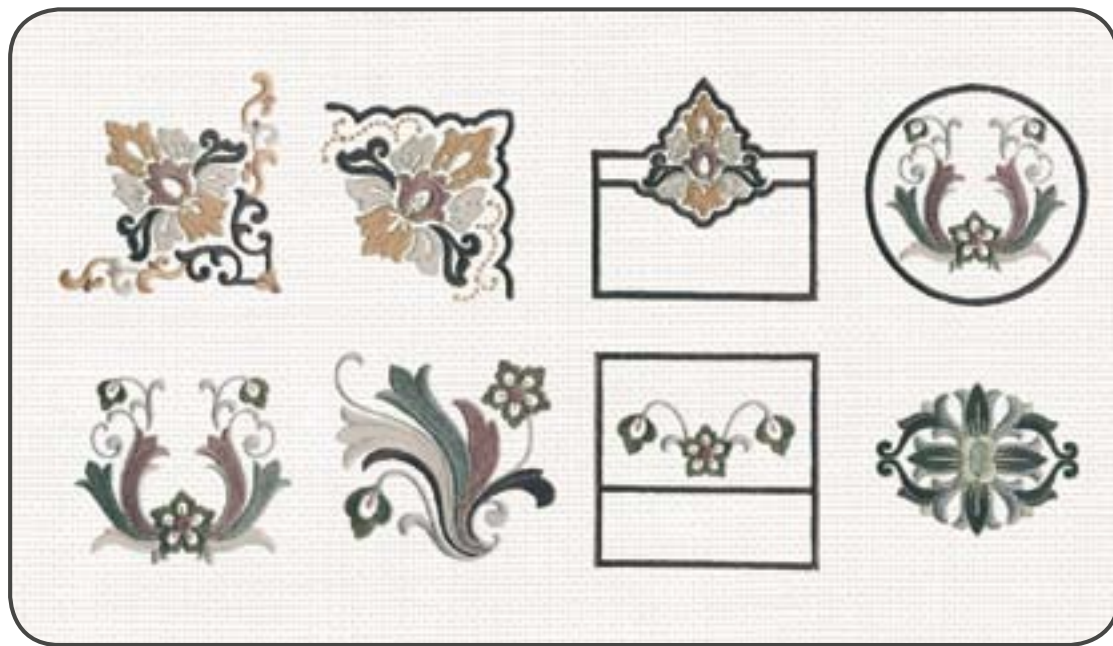

Sewing instructions included!

Sewing instructions included!

417 GRAND DREAM™ TIMELESS QUILTING

415 VINTAGE MEDALLION

Hoop size 260 x 200 mm
creative MultiFormat CD 820695096

Hoop size 180 x 130 mm
creative MultiFormat CD 820694096